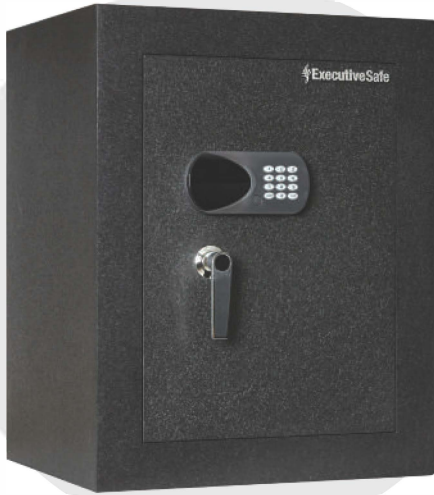

## Model ACS-8

### Large Security Safe with Advanced Electronic Combination Lock

Ideal for Home, Office, Business

#### SECURITY PROTECTION

- ✓ Solid Steel Pry Resistant Door and Body
- ✓ Concealed Hinges for Extra Security
- ✓ 6mm Door Thickness
- ✓ 3mm Body Thickness
- ✓ 7 Oversized Bolts, 30 mm
- ✓ Hardened Steel Plate Protects from Drill Attacks
- ✓ Independent Relocking Device Protects Safe Under Attack
- ✓ Advanced Electronic Combination Lock with Back-lit Keypad
- ✓ Four to Six-digit Programmable Combination
- ✓ Six-digit Programmable Master Code
- ✓ Audit Trail of the Last 100 Openings of the Safe
- ✓ Lock Out Mode for Added Security
- ✓ Easy Installation, Predrilled Holes at the Bottom and at the Back. Hardware Included

#### EXTERIOR FEATURES

- ✓ LED Display
- ✓ Low Battery Warning
- ✓ Override Key (Included)
- ✓ Uses Four AA Size Batteries (Included)
- ✓ Durable Pebble Coat Finish
- ✓ **Color: Black**